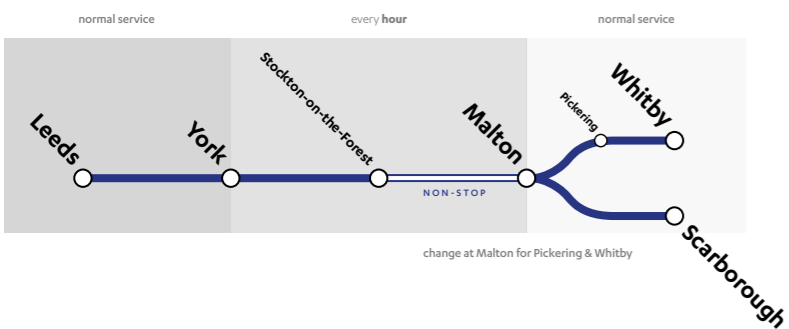

Friday

Saturday

Sunday

departures | from York to Stockton & Malton

Saturdays	Sundays
0823	0908
0923	1008
1023	1108
1123	1208
1223	1308
1323	1408
1423	1508
1523	1608
1626	1708
1726	1802
1826	1902
1852	2002
1922	2102
1947	2147
2017	2232
2117	2317
2217	
2317	

red indicates bus travels on to Scarborough
 times shown are from York railway station
 all buses call at Stonebow 8 or 9 minutes later

departures | from Malton to York

Saturdays	Sundays
0505	0602
0535	0702
0605	0751
0635	0851
0705	0936
0735	1036
0805	1136
0835	1236
0906	1336
1006	1436
1106	1536
1206	1636
1306	1736
1406	1836
1506	1936
1606	2021
1706	
1806	
1921	
2021	
2121	

blue indicates bus travels on to Leeds

departures | from Stockton to York

Saturdays	Sundays
0531	0628
0601	0728
0631	0828
0701	0928
0728	1013
0758	1113
0828	1213
0858	1313
0928	1413
1028	1513
1128	1613
1228	1713
1328	1813
1428	1913
1528	2013
1628	2058
1728	
1828	
1943	
2043	
2143	

blue indicates bus travels on to Leeds