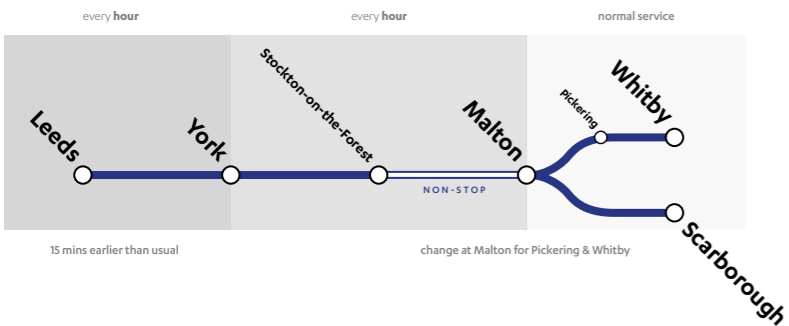

Friday

Saturday

Sunday

departures | from York to Stockton & Malton

Saturdays	Sundays
0823	0908
0923	1008
1023	1108
1123	1208
1223	1308
1323	1408
1423	1508
1523	1608
1626	1708
1726	1802
1826	1902
1852	2002
1922	2102
1947	2147
2017	2232
2117	2317
2217	
2317	

red indicates bus travels on to Scarborough
 times shown are from York railway station
 all buses call at Stonebow 8 or 9 minutes later

departures | from Malton to York

Saturdays	Sundays
0505	0602
0535	0702
0605	0751
0635	0851
0705	0936
0735	1036
0805	1136
0835	1236
0906	1336
1006	1436
1106	1536
1206	1636
1306	1736
1406	1836
1506	1936
1606	2021
1706	
1806	
1921	
2021	
2121	

blue indicates bus travels on to Leeds

departures | from Stockton to York

Saturdays	Sundays
0531	0628
0601	0728
0631	0828
0701	0928
0728	1013
0758	1113
0828	1213
0858	1313
0928	1413
1028	1513
1128	1613
1228	1713
1328	1813
1428	1913
1528	2013
1628	2058
1728	
1828	
1943	
2043	
2143	

blue indicates bus travels on to Leeds