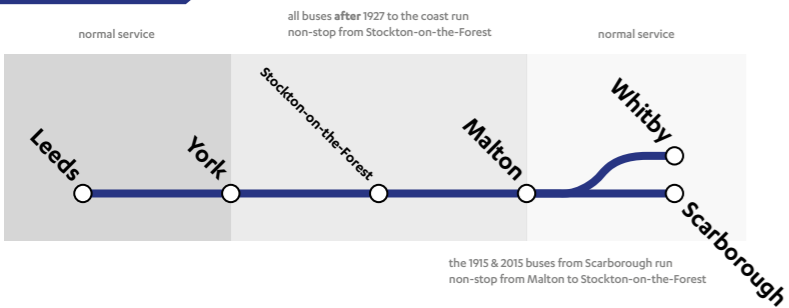

Friday

Saturday

Sunday

departures | from York to Stockton & Malton

Saturdays	Sundays
0823	0908
0923	1008
1023	1108
1123	1208
1223	1308
1323	1408
1423	1508
1523	1608
1626	1708
1726	1802
1826	1902
1852	2002
1922	2102
1947	2147
2017	2232
2117	2317
2217	
2317	

red indicates bus travels on to Scarborough
 times shown are from York railway station
 all buses call at Stonebow 8 or 9 minutes later

departures | from Malton to York

Saturdays	Sundays
0505	0602
0535	0702
0605	0751
0635	0851
0705	0936
0735	1036
0805	1136
0835	1236
0906	1336
1006	1436
1106	1536
1206	1636
1306	1736
1406	1836
1506	1936
1606	2021
1706	
1806	
1921	
2021	
2121	

blue indicates bus travels on to Leeds

departures | from Stockton to York

Saturdays	Sundays
0531	0628
0601	0728
0631	0828
0701	0928
0728	1013
0758	1113
0828	1213
0858	1313
0928	1413
1028	1513
1128	1613
1228	1713
1328	1813
1428	1913
1528	2013
1628	2058
1728	
1828	
1943	
2043	
2143	

blue indicates bus travels on to Leeds